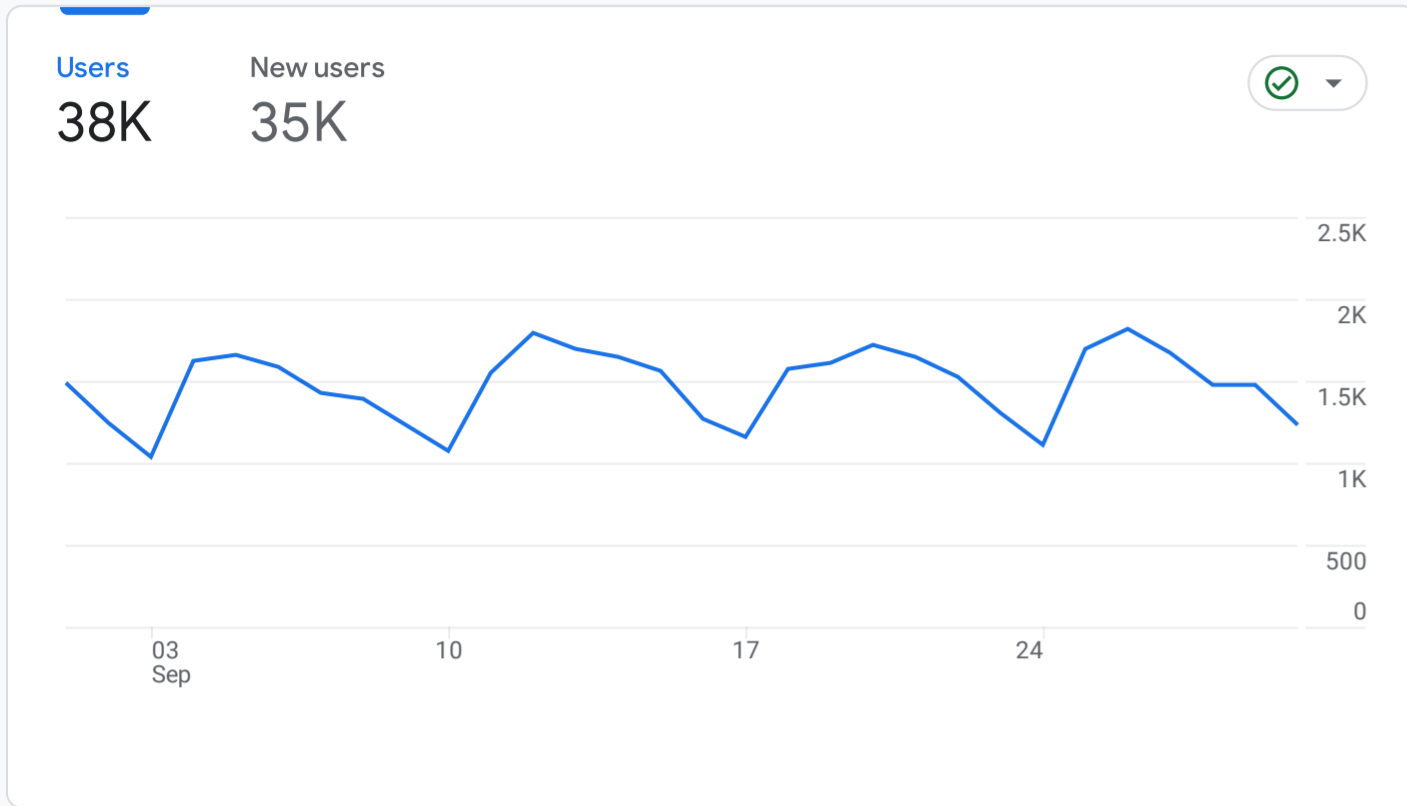

All Users [Add comparison](#)

Custom Sep 1 - Sep 30, 2023

Acquisition overview

New users by
First user default channel group

FIRST USER DEFAULT CHA...	NEW USERS
Organic Search	23K
Direct	11K
Referral	185
Organic Social	42
Organic Video	13

[View user acquisition](#)

Sessions by
Session default channel group

SESSION DEFAULT CHANN...	SESSIONS
Organic Search	39K
Direct	20K
Referral	429
Unassigned	149
Organic Social	54
Organic Video	15

[View traffic acquisition](#)